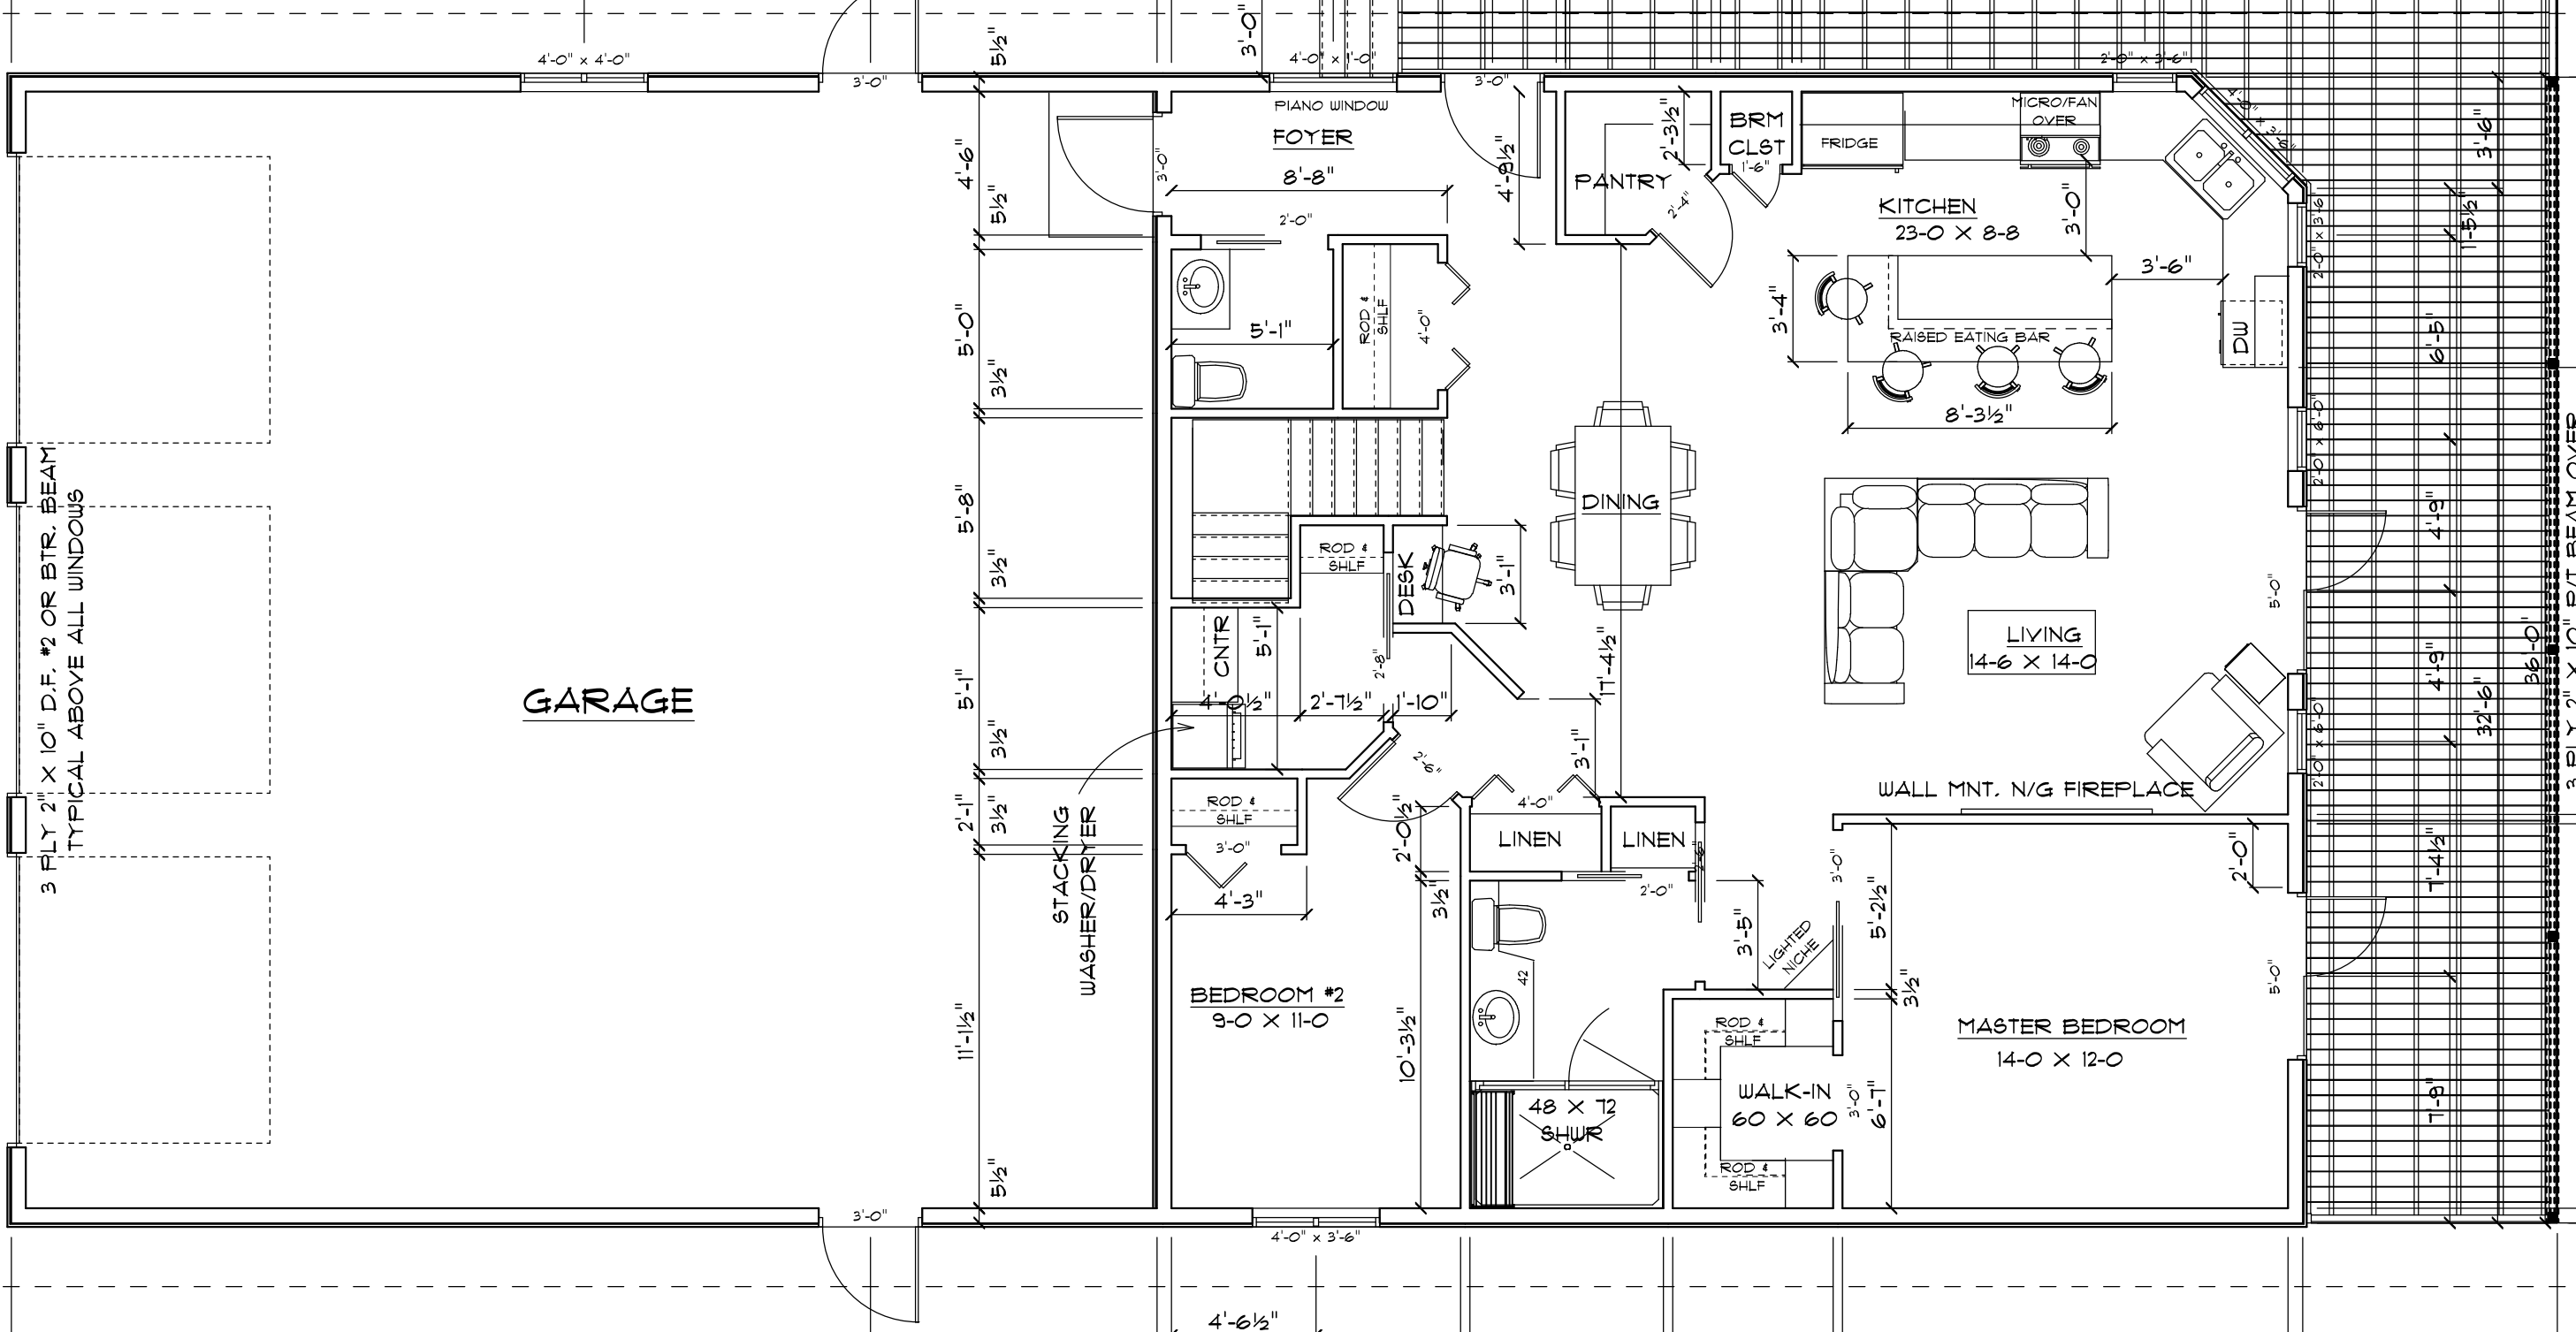

ALL OVER HEAD DOORS 9'-0" X 8'-0" C/W TRANSOM WINDOWS OVER

3 FLY 2" X 10" D.F. #2 OR BTR. BEAM
TYPICAL ABOVE ALL WINDOWS

GARAGE

3 PLY 2" X 10" P/T BEAM OVER